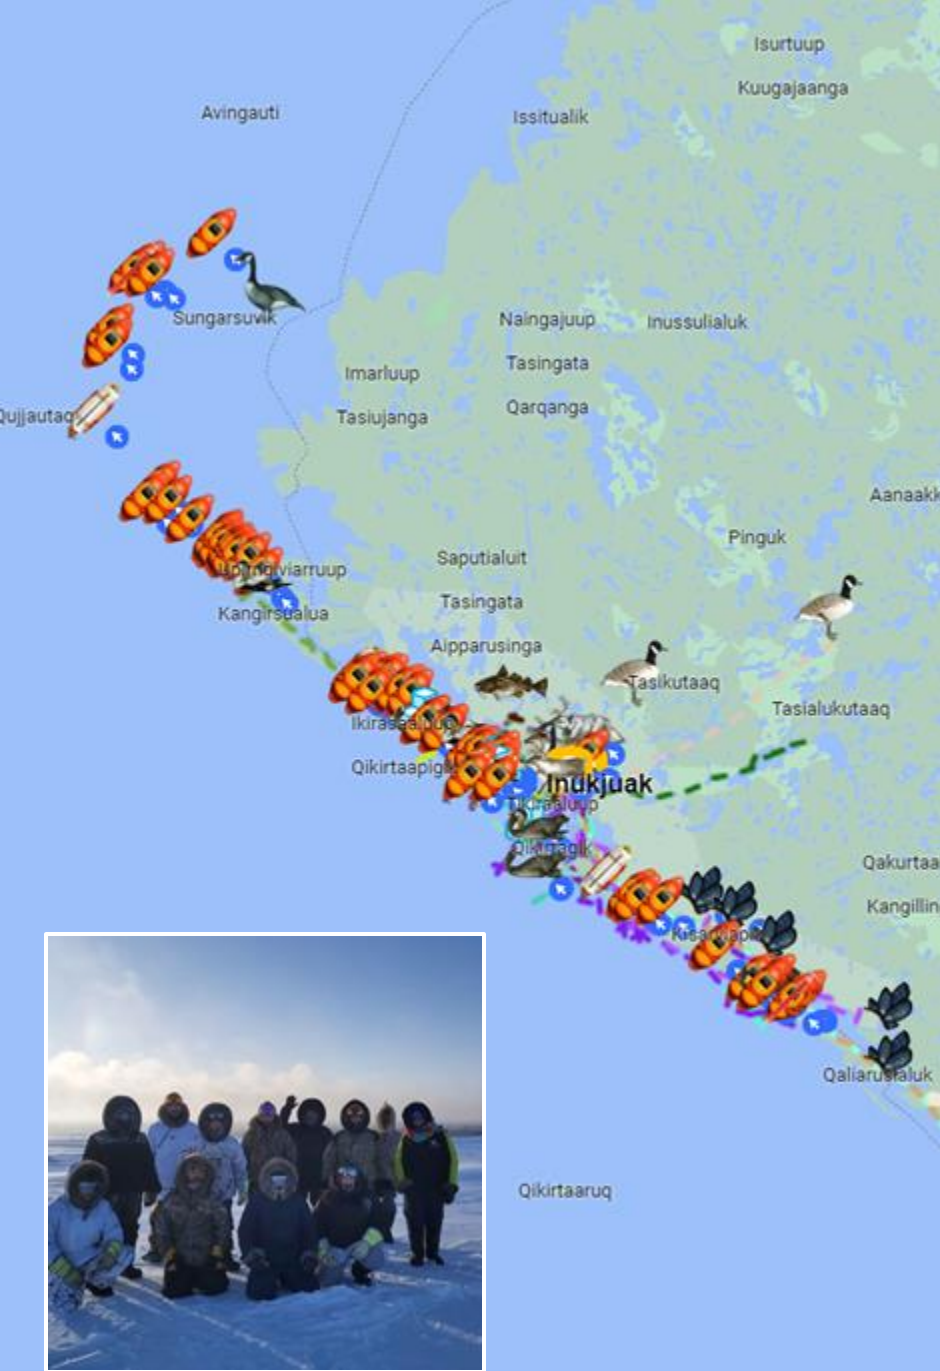

COMMUNITY-DRIVEN RESEARCH NETWORK

2024 SANIKILUAQ MEETING

**Advance discussions
regarding stewardship of
the NLCA Area of Equal
Use and Occupancy**

QIKIQTAIT
ᑭᑭᑭᑭᑭᑭᑭᑭ

Expand community-led wildlife monitoring